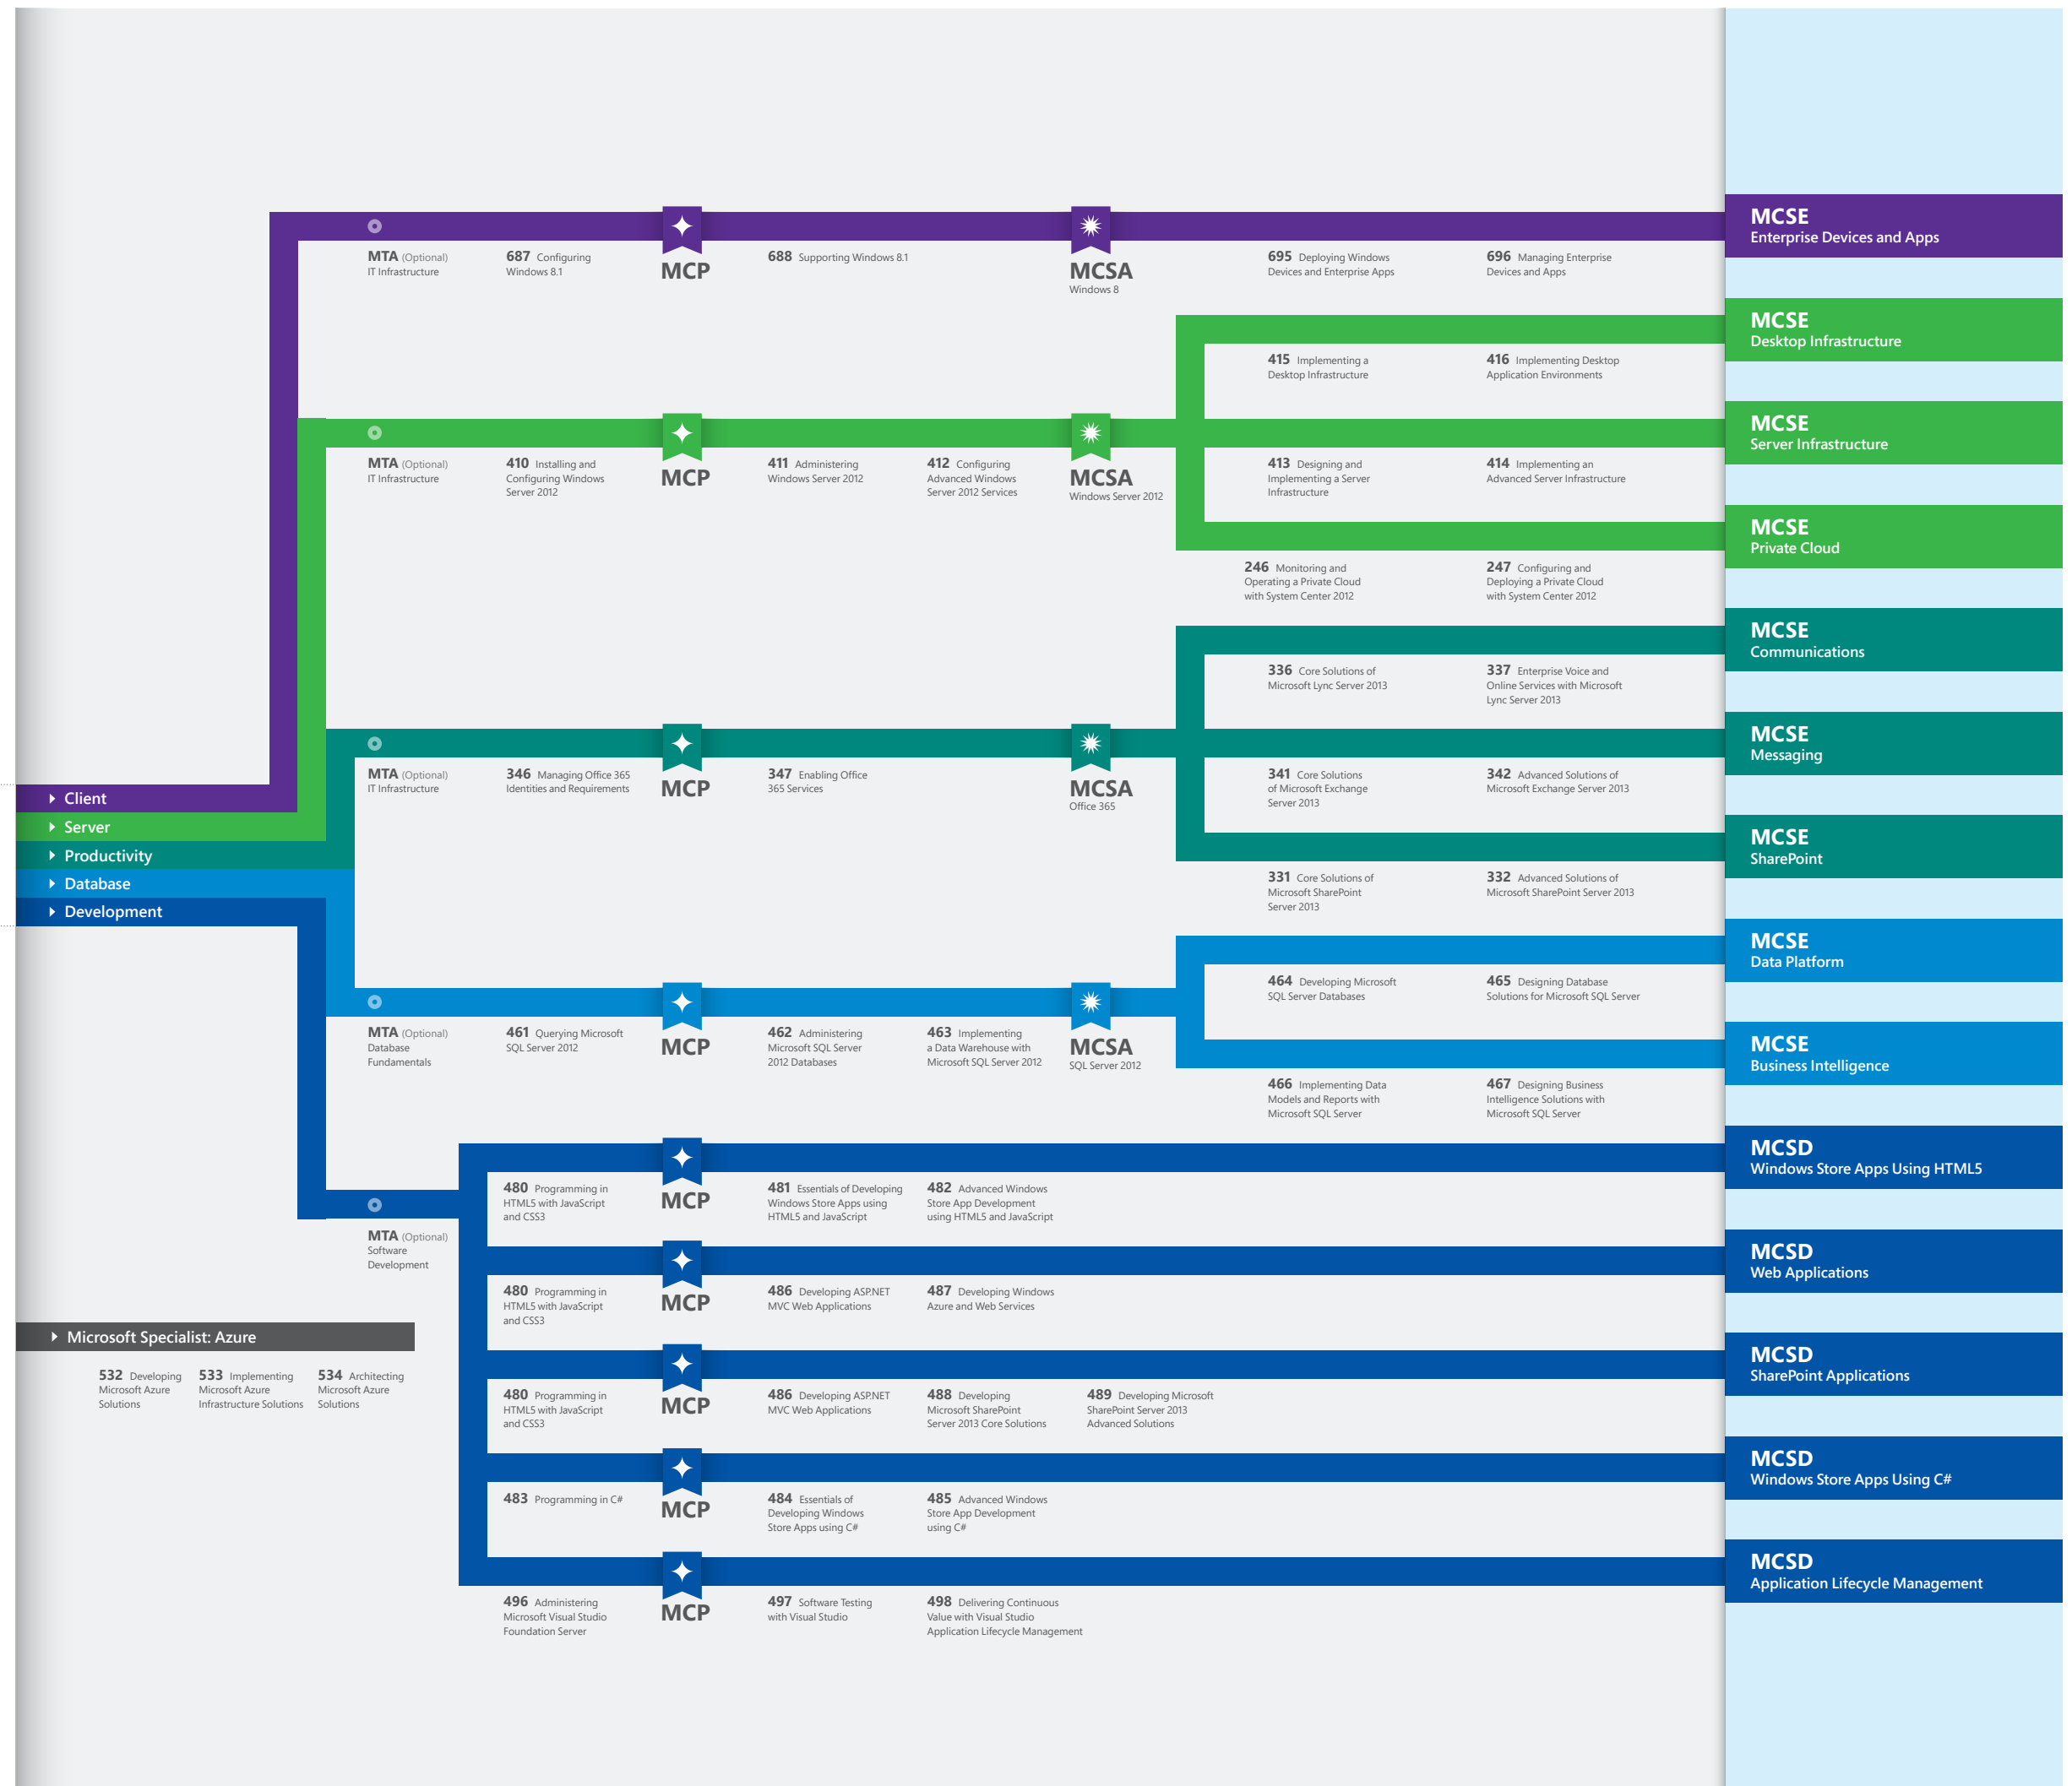

Microsoft Certifications are the industry's premier credentials for professional technologists. Whether you're new to the field or a seasoned professional, training and certification will help you succeed.

Start by choosing your preferred path

- Client
- Server
- Productivity
- Database
- Development

Microsoft Certified Professional

You'll earn your MCP Certification when you pass your very first MCSA, MCSE, MCSD, or Specialist exam.

Azure Specialist Exams

Add a Microsoft Azure specialization to your credentials by passing one or more of these stand-alone exams.

● **Microsoft Technology Associate**
Optional courses and exams to help you prepare for MCP Certification.

✦ **Microsoft Certified Professional (MCP)**
MCP Certification validates core skills and is a prerequisite for MCSA and MCSD Certification.

✦ **Microsoft Certified Solutions Associate (MCSA)**
MCSA Certification validates core skills and is required to achieve MCSE Certification.

✦ **Microsoft Certified Solutions Expert (MCSE)**
MCSE Certification proves you have the skills to design and implement IT solutions, both in the cloud and on-site.

✦ **Microsoft Certified Solutions Developer (MCSD)**
MCSD Certification proves you have the skills to create applications across multiple devices.

Ask your trainer for more information about certification prep materials including Microsoft Official Practice Tests and schedule your MCP exam today!