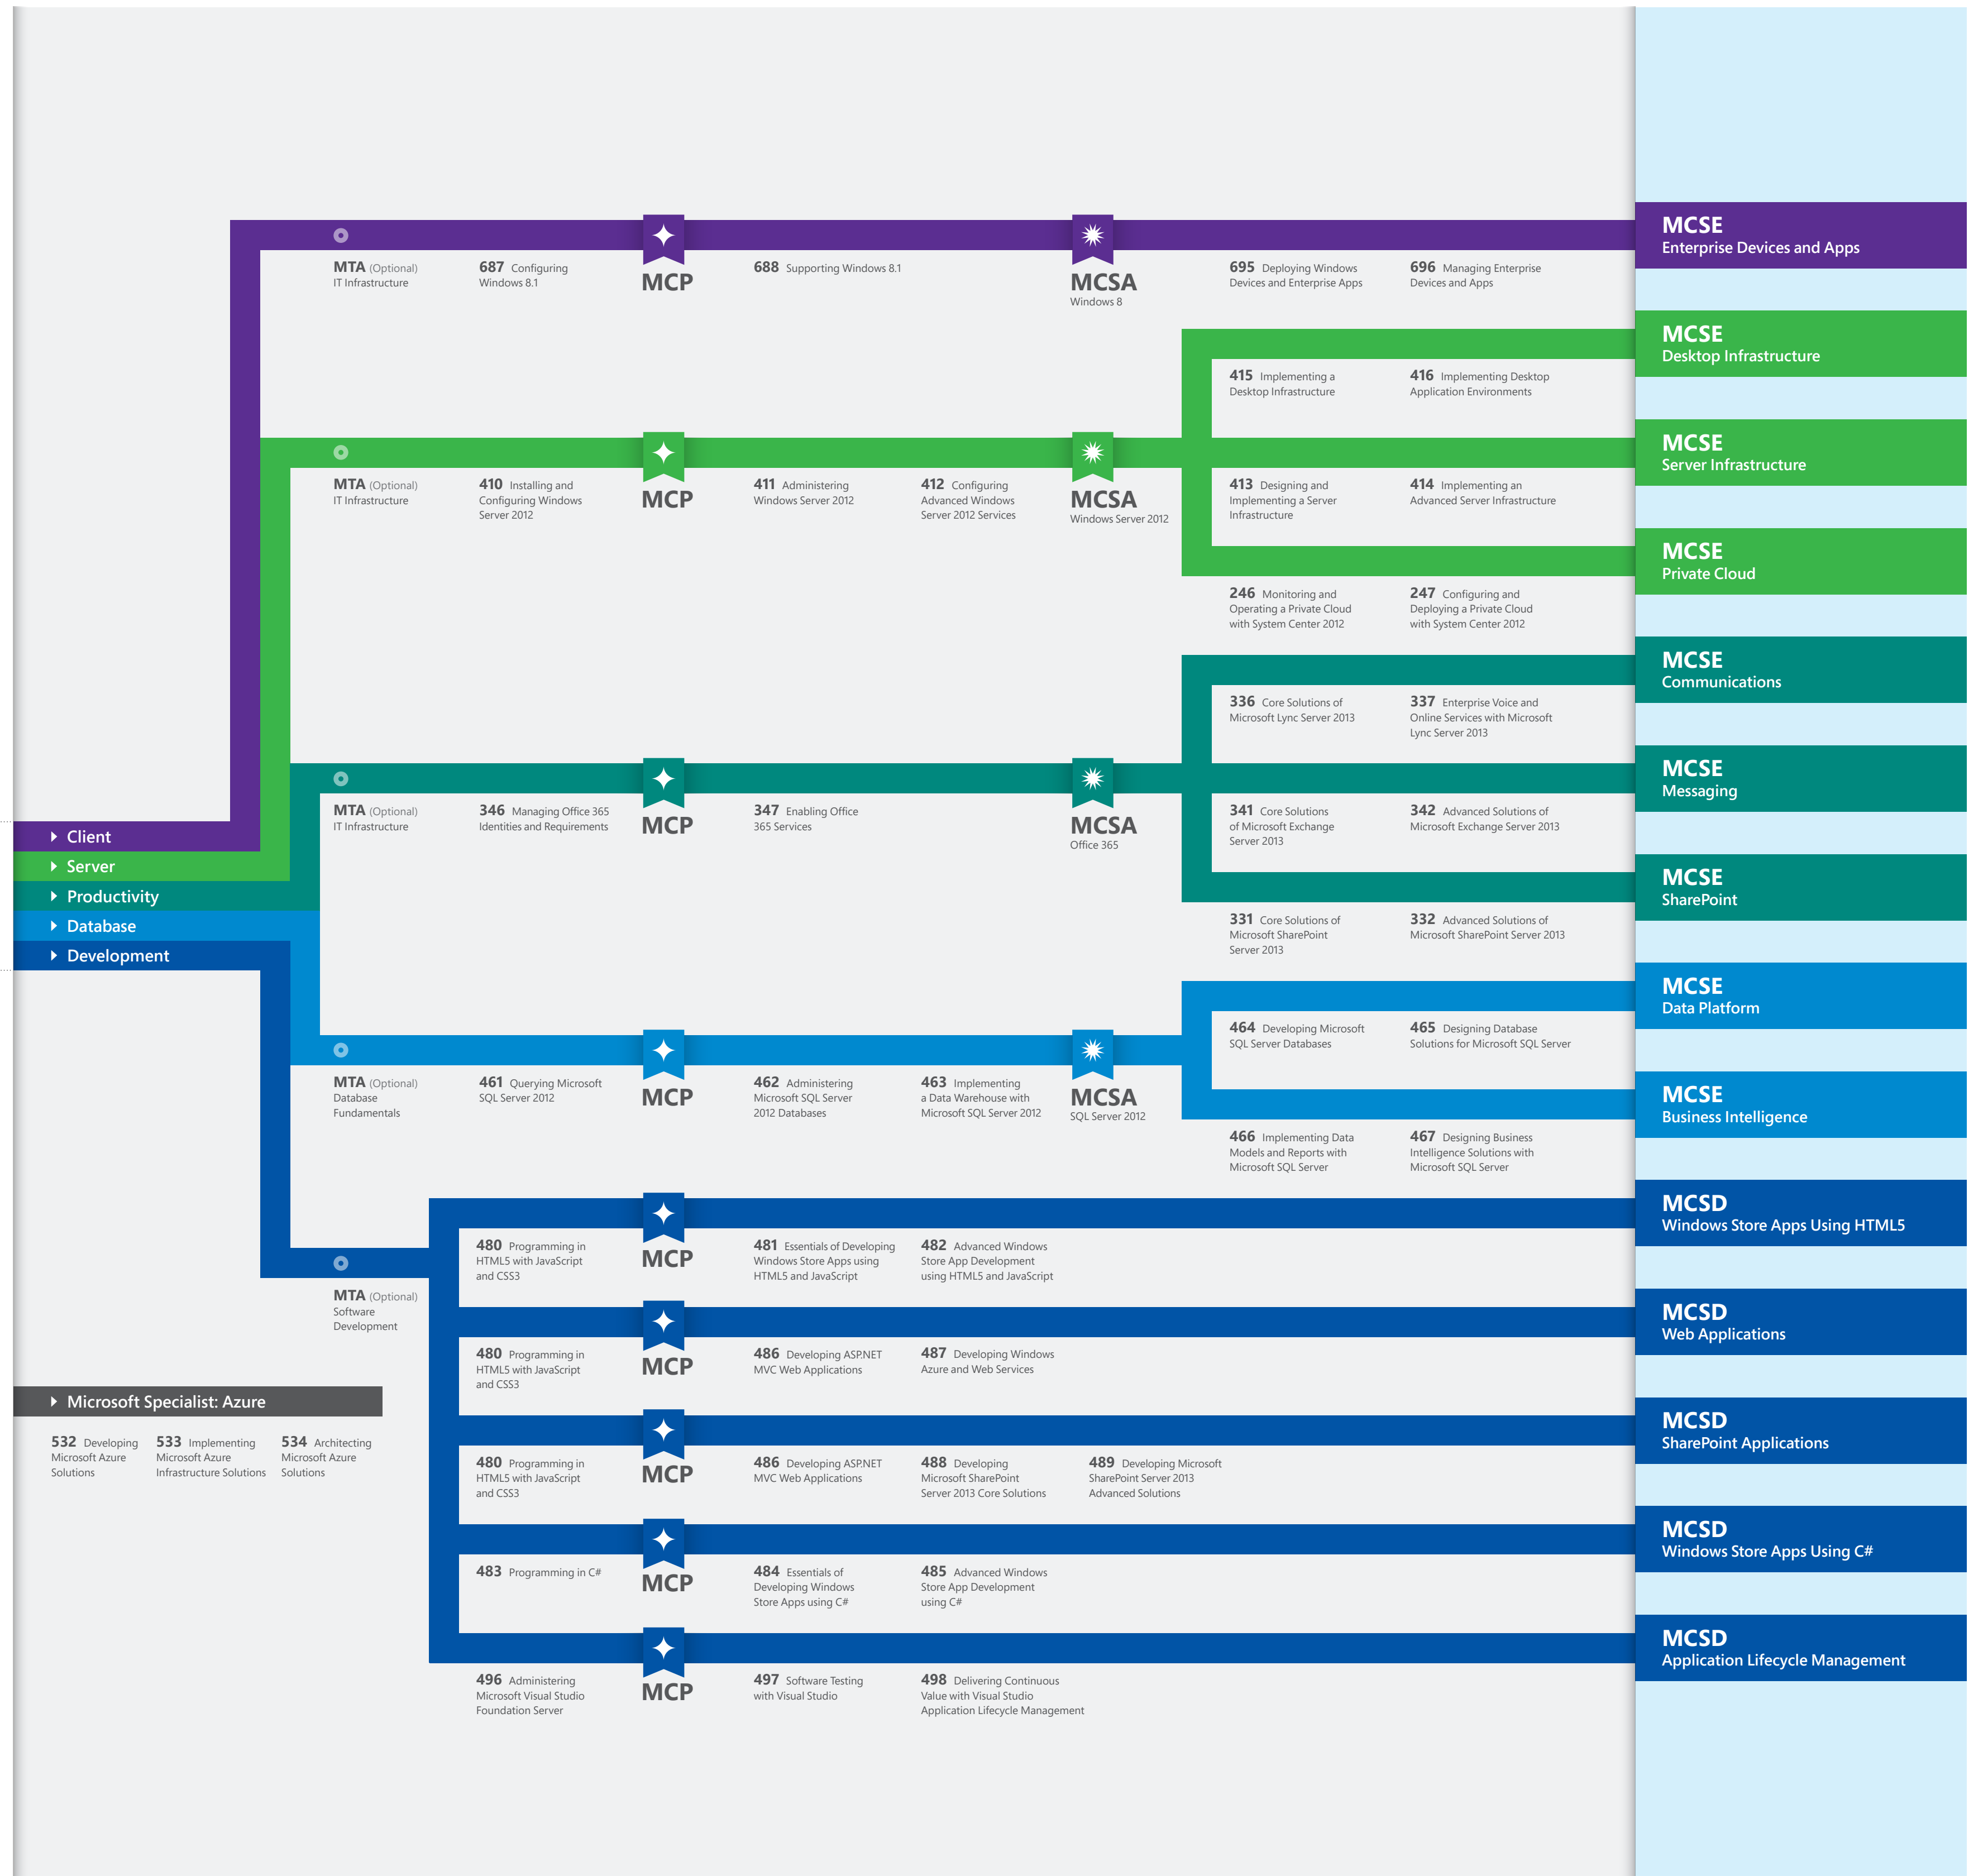

Microsoft Certifications are the industry's premier credentials for professional technologists. Whether you're new to the field or a seasoned professional, training and certification will help you succeed.

Start by choosing your preferred path

- Client
- Server
- Productivity
- Database
- Development

Microsoft Certified Professional

You'll earn your MCP Certification when you pass your very first MCSA, MCSE, MCSD, or Specialist exam.

Azure Specialist Exams

Add a Microsoft Azure specialization to your credentials by passing one or more of these stand-alone exams.

- **Microsoft Technology Associate**
  Optional courses and exams to help you prepare for MCP Certification.
- ➔ **Microsoft Certified Professional (MCP)**
  MCP Certification validates core skills and is a prerequisite for MCSA and MCSD Certification.
- ✳ **Microsoft Certified Solutions Associate (MCSA)**
  MCSA Certification validates core skills and is required to achieve MCSE Certification.
- **Microsoft Certified Solutions Expert (MCSE)**
  MCSE Certification proves you have the skills to design and implement IT solutions, both in the cloud and on-site.
- **Microsoft Certified Solutions Developer (MCSD)**
  MCSD Certification proves you have the skills to create applications across multiple devices.

Ask your trainer for more information about certification prep materials including Microsoft Official Practice Tests and schedule your MCP exam today!