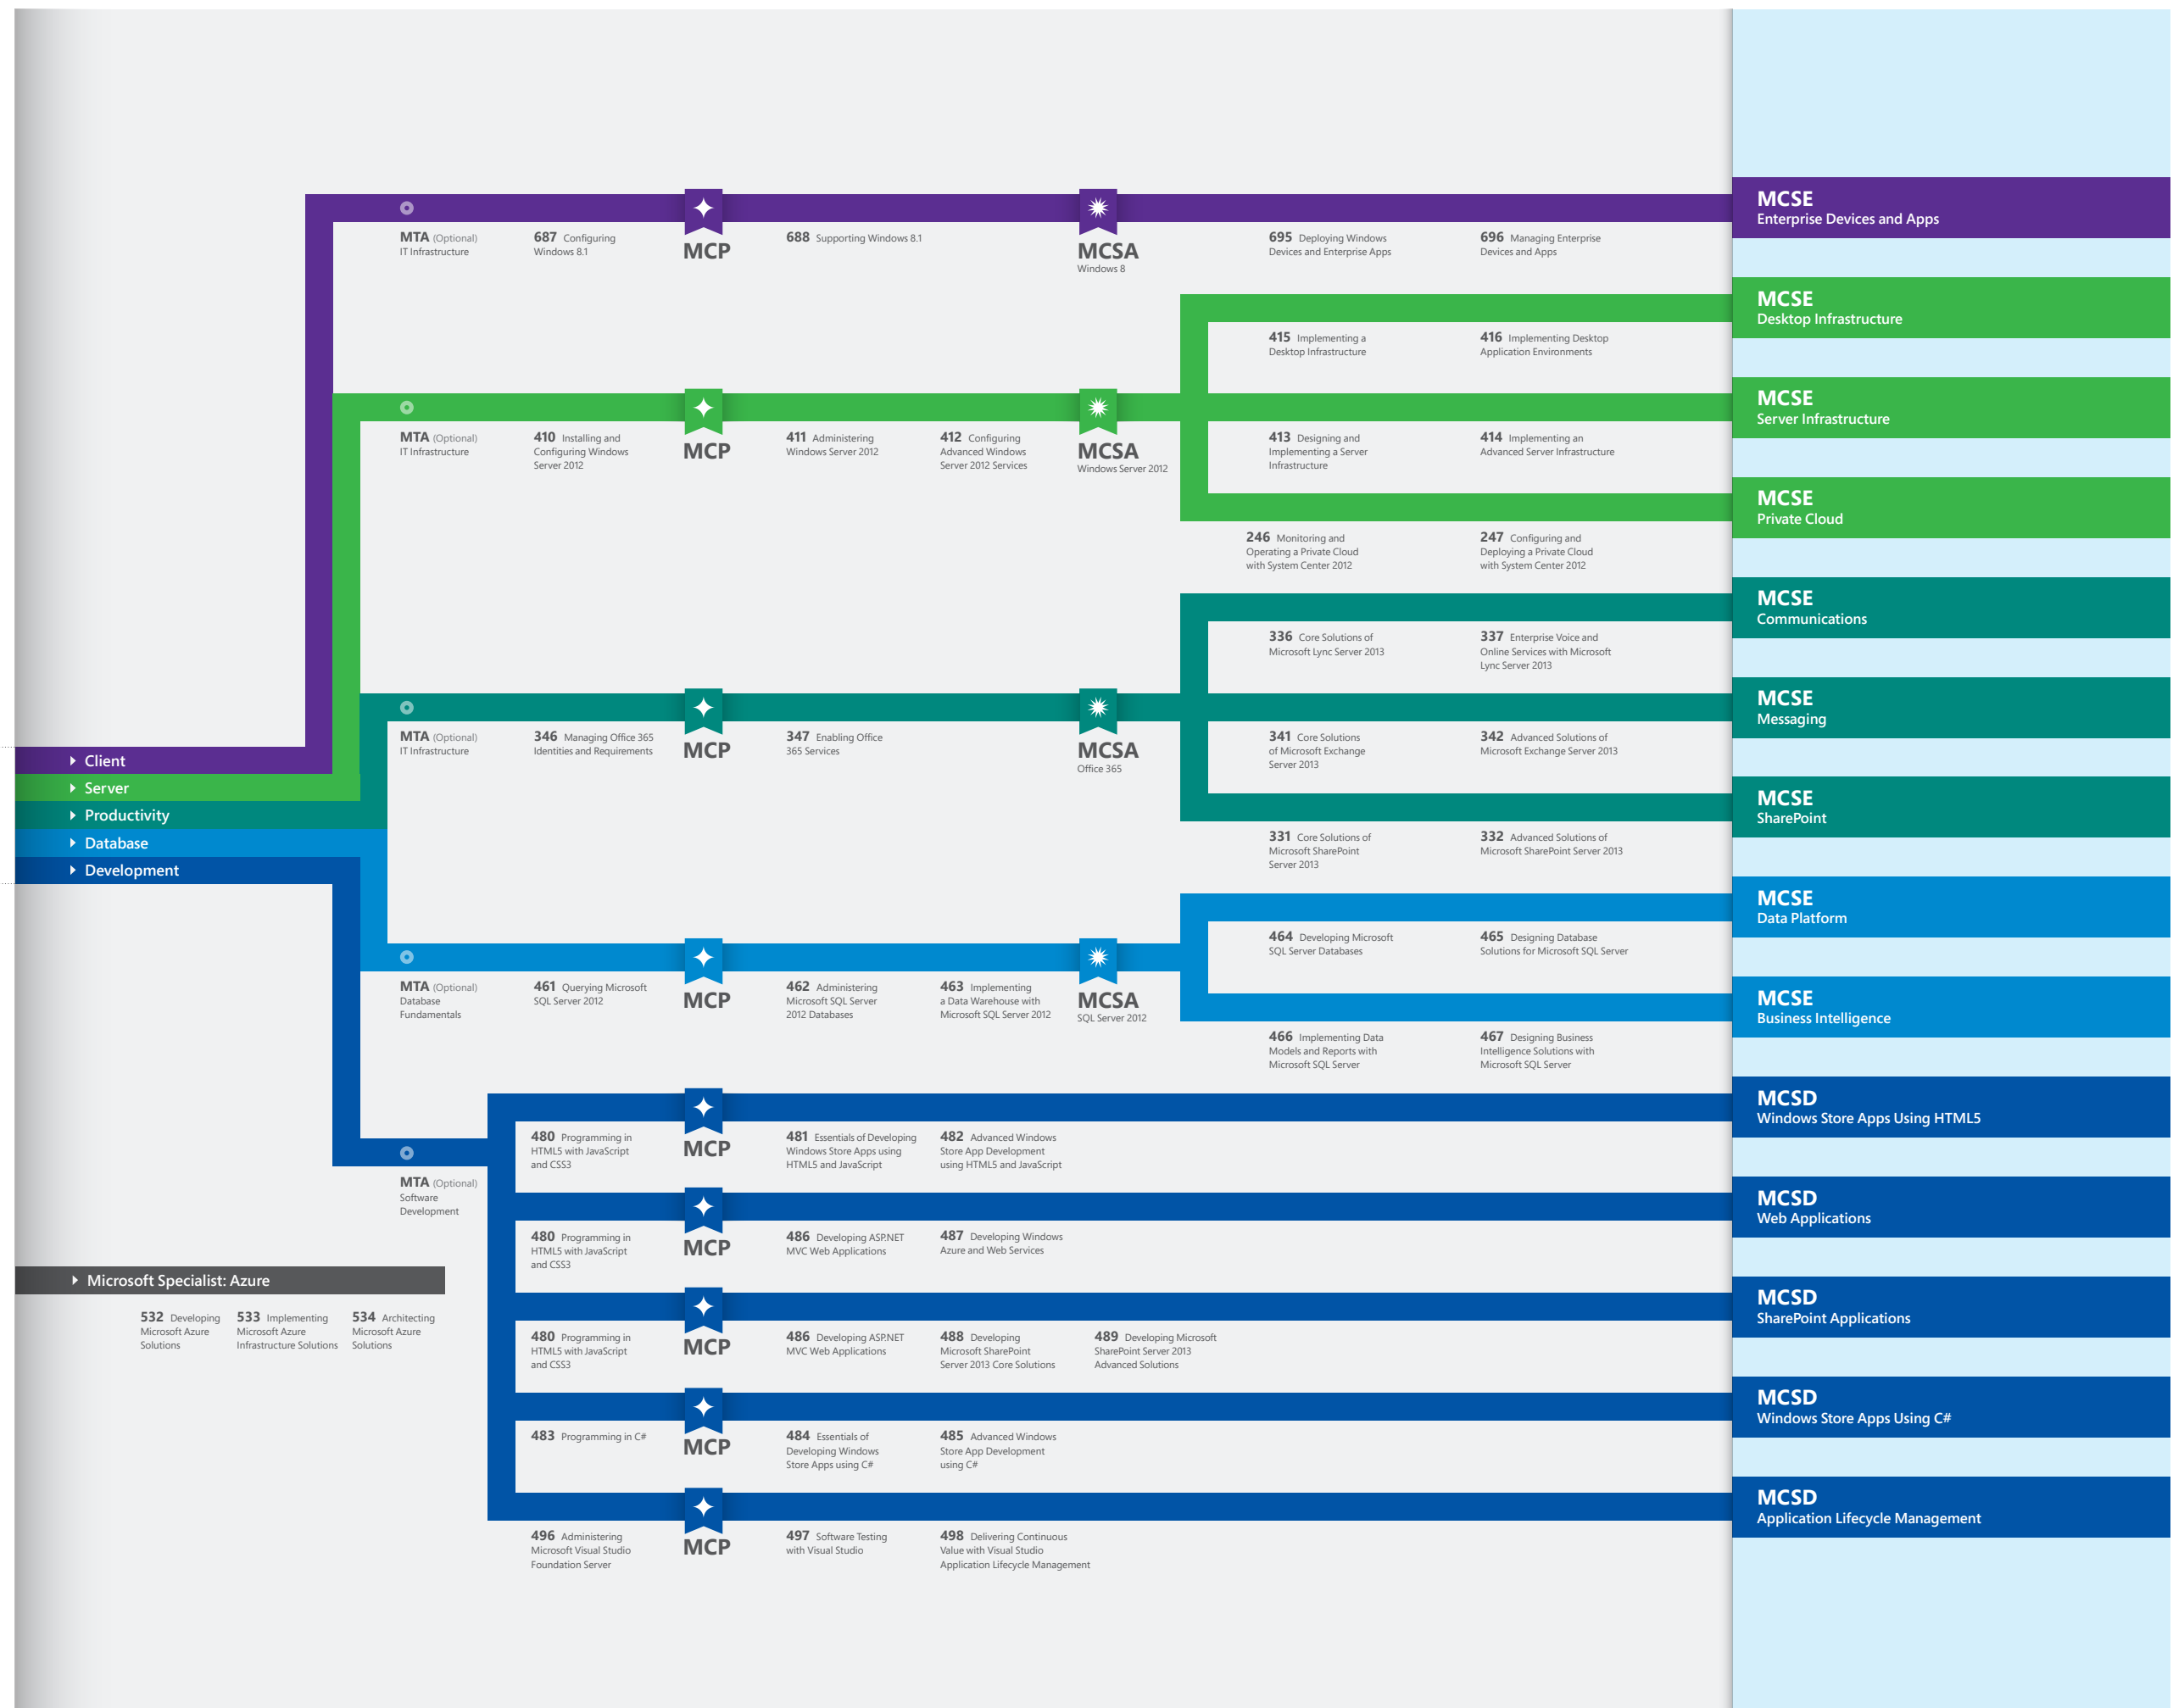

Microsoft Certifications are the industry's premier credentials for professional technologists. Whether you're new to the field or a seasoned professional, training and certification will help you succeed.

Start by choosing your preferred path

- Client
- Server
- Productivity
- Database
- Development

Microsoft Certified Professional

You'll earn your MCP Certification when you pass your very first MCSA, MCSE, MCSA, or Specialist exam.

Azure Specialist Exams

Add a Microsoft Azure specialization to your credentials by passing one or more of these stand-alone exams.

○ **Microsoft Technology Associate**
Optional courses and exams to help you prepare for MCP Certification.

★ **Microsoft Certified Professional (MCP)**
MCP Certification validates core skills and is a prerequisite for MCSA and MCSA Certification.

★ **Microsoft Certified Solutions Associate (MCSA)**
MCSA Certification validates core skills and is required to achieve MCSE Certification.

★ **Microsoft Certified Solutions Expert (MCSE)**
MCSE Certification proves you have the skills to design and implement IT solutions, both in the cloud and on-site.

★ **Microsoft Certified Solutions Developer (MCSA)**
MCSA Certification proves you have the skills to create applications across multiple devices.

Ask your trainer for more information about certification prep materials including Microsoft Official Practice Tests and schedule your MCP exam today!